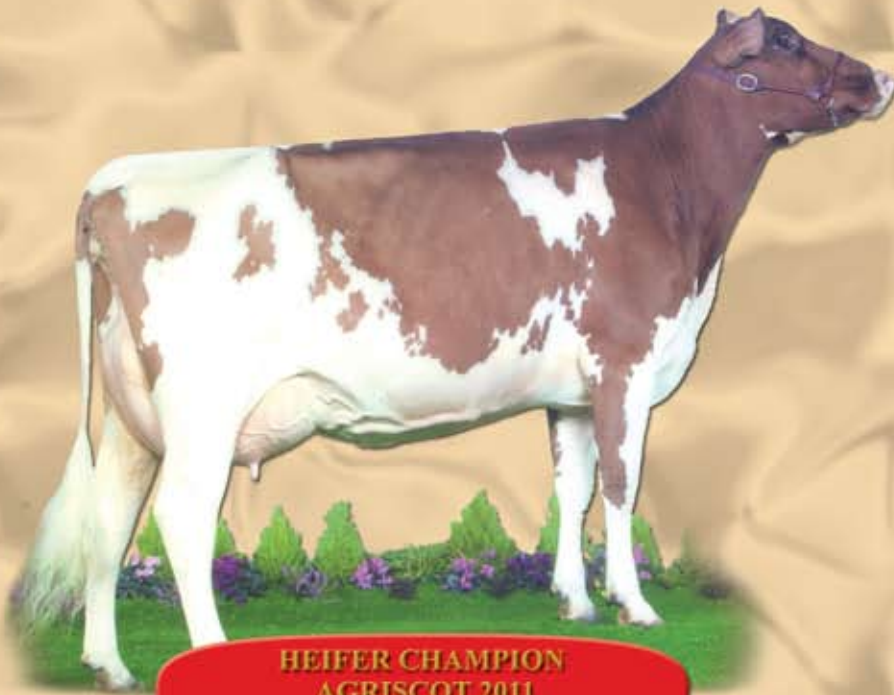

**HEIFER CHAMPION
AGRISCOT 2011**

Marleycote Fawn 2VG85

Daughter of Morwick Fawn 3 EX94-5E

Sired by Des Prairies Potter

Projected to do 8000kg as a heifer

She has a heifer calf by Poos Stadel Classic

Now back in calf to Middle Emerald Supreme

Morwick Fawn 3EX94-5E

Pictured in her 7th lact recording at 8752kg

5.24% fat and 3.36% protein in 305 days

Lifetime yield to date 69,511kg

Royal Highland Show Champion 2005

Best Cow NEABC 2007,

Supreme Champion Northumberland 2009